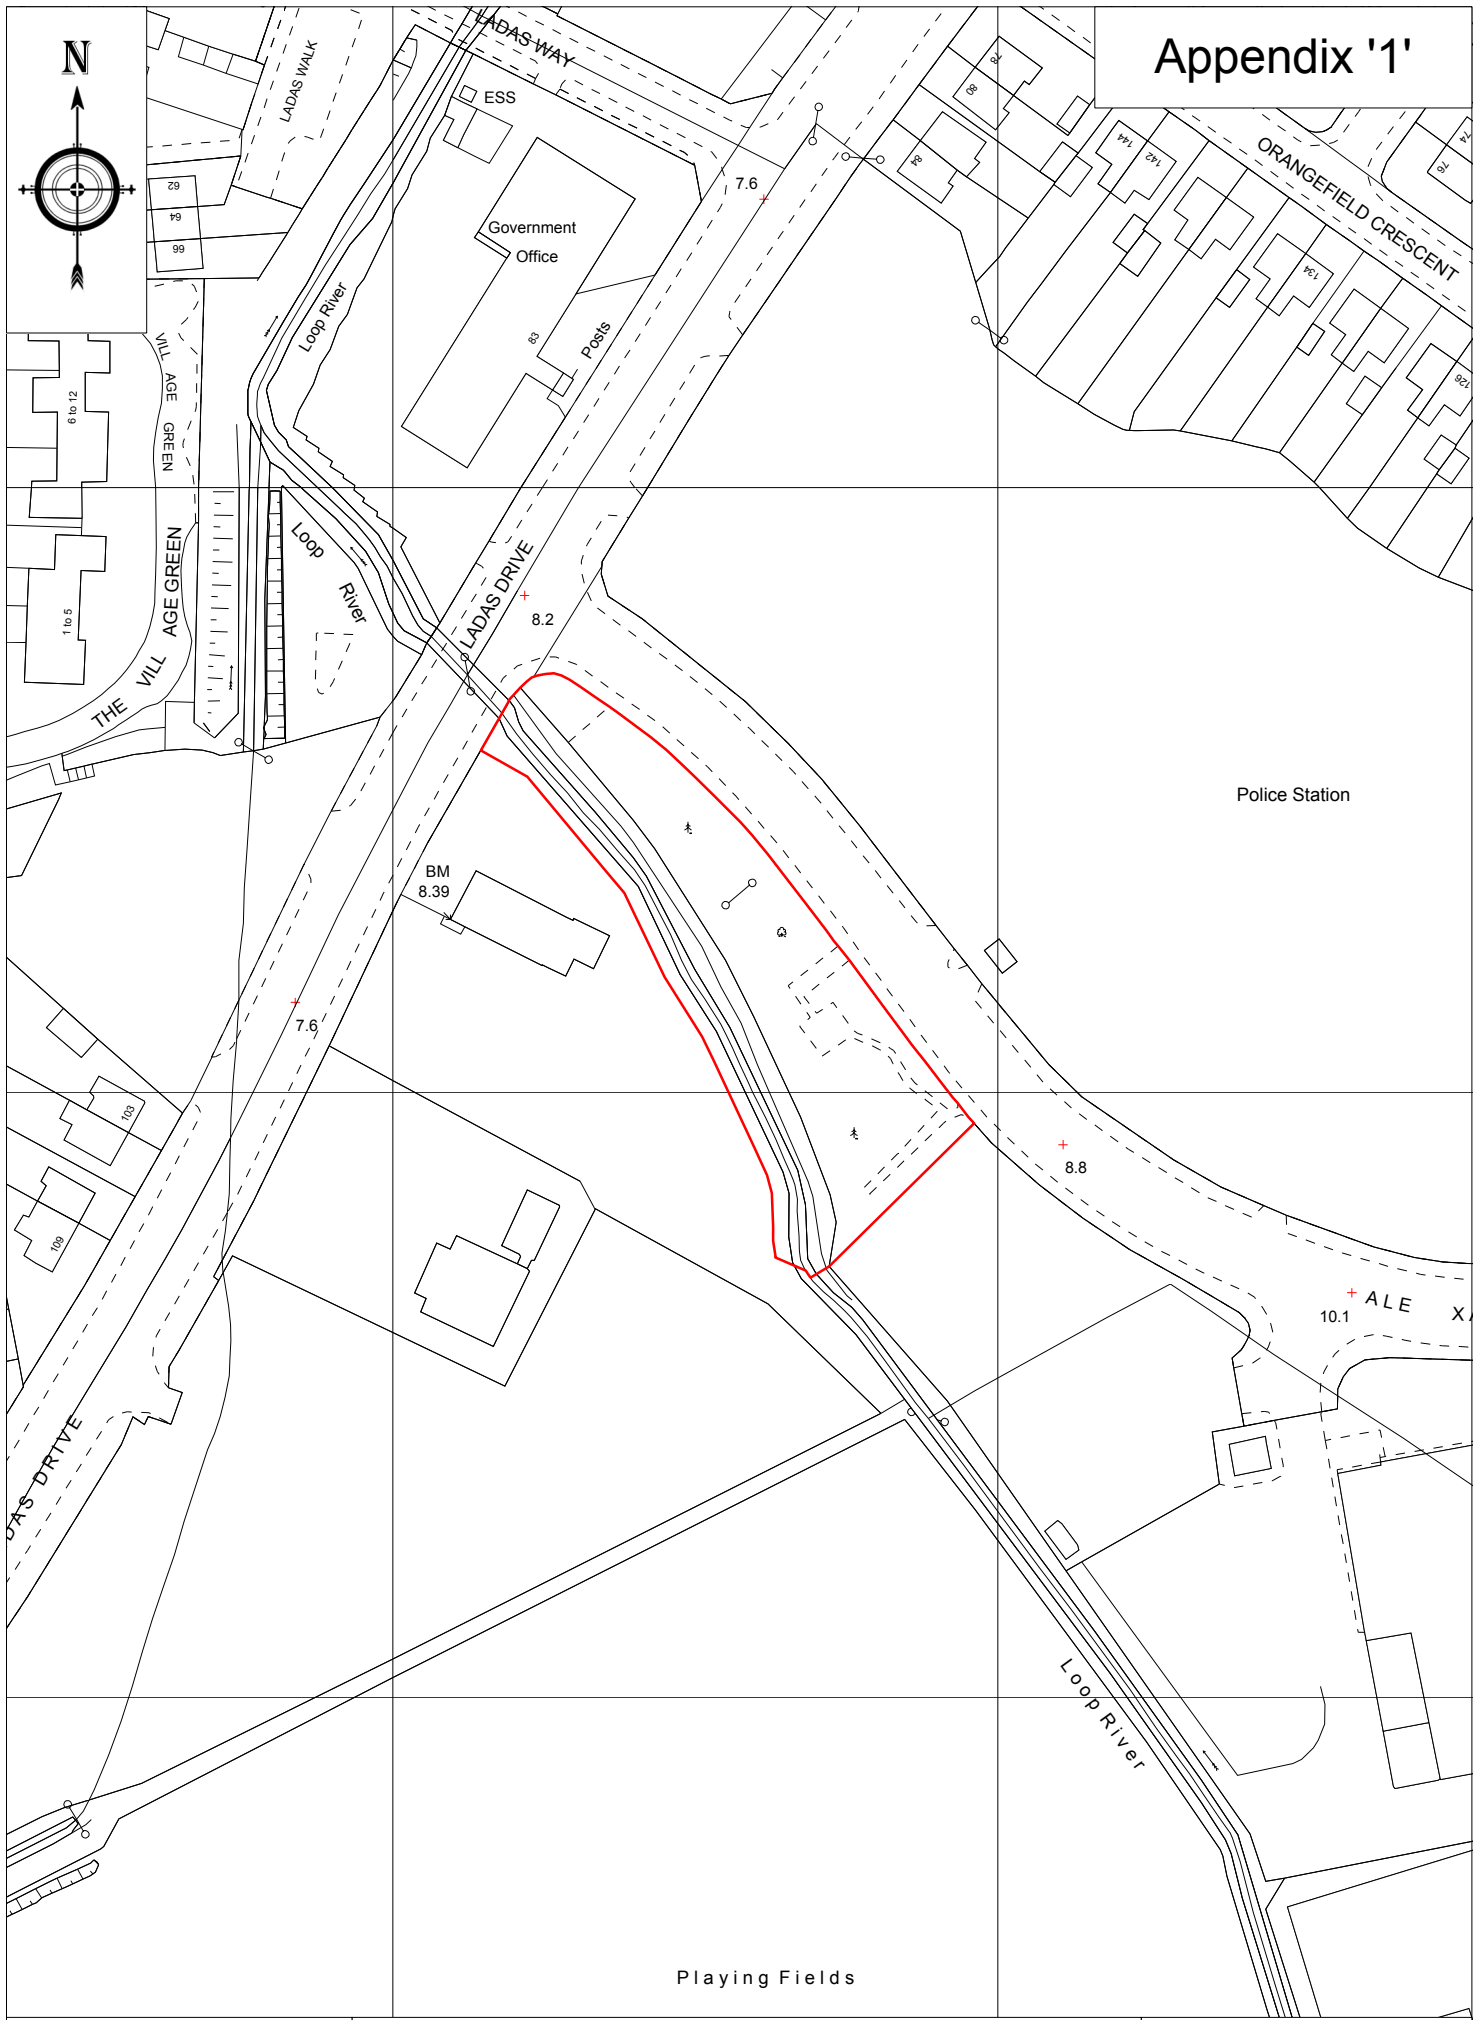

# Appendix '1'

Scale 1:1250

Connswater Community Greenway - Plots 69 & 70

Area 0.67 acres

SS

This page has been intentionally left blank.